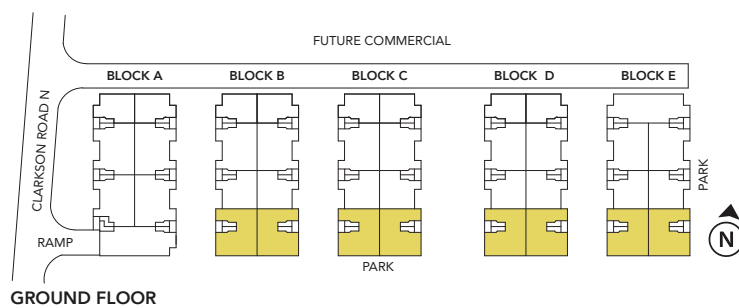

The Durie

1,157 SQ.FT.

GROUND SUITE

All dimensions are approximate and subject to normal construction variances. Dimensions may exceed the usable floor area. Sizes and specifications subject to change without notice. Terrace/Balcony/Patio sizes may vary. Please ask sales representative for more details. Furniture is displayed for illustration purposes only and does not necessarily reflect the electrical plan for the suite. Suites are sold unfurnished. E. & O.E.